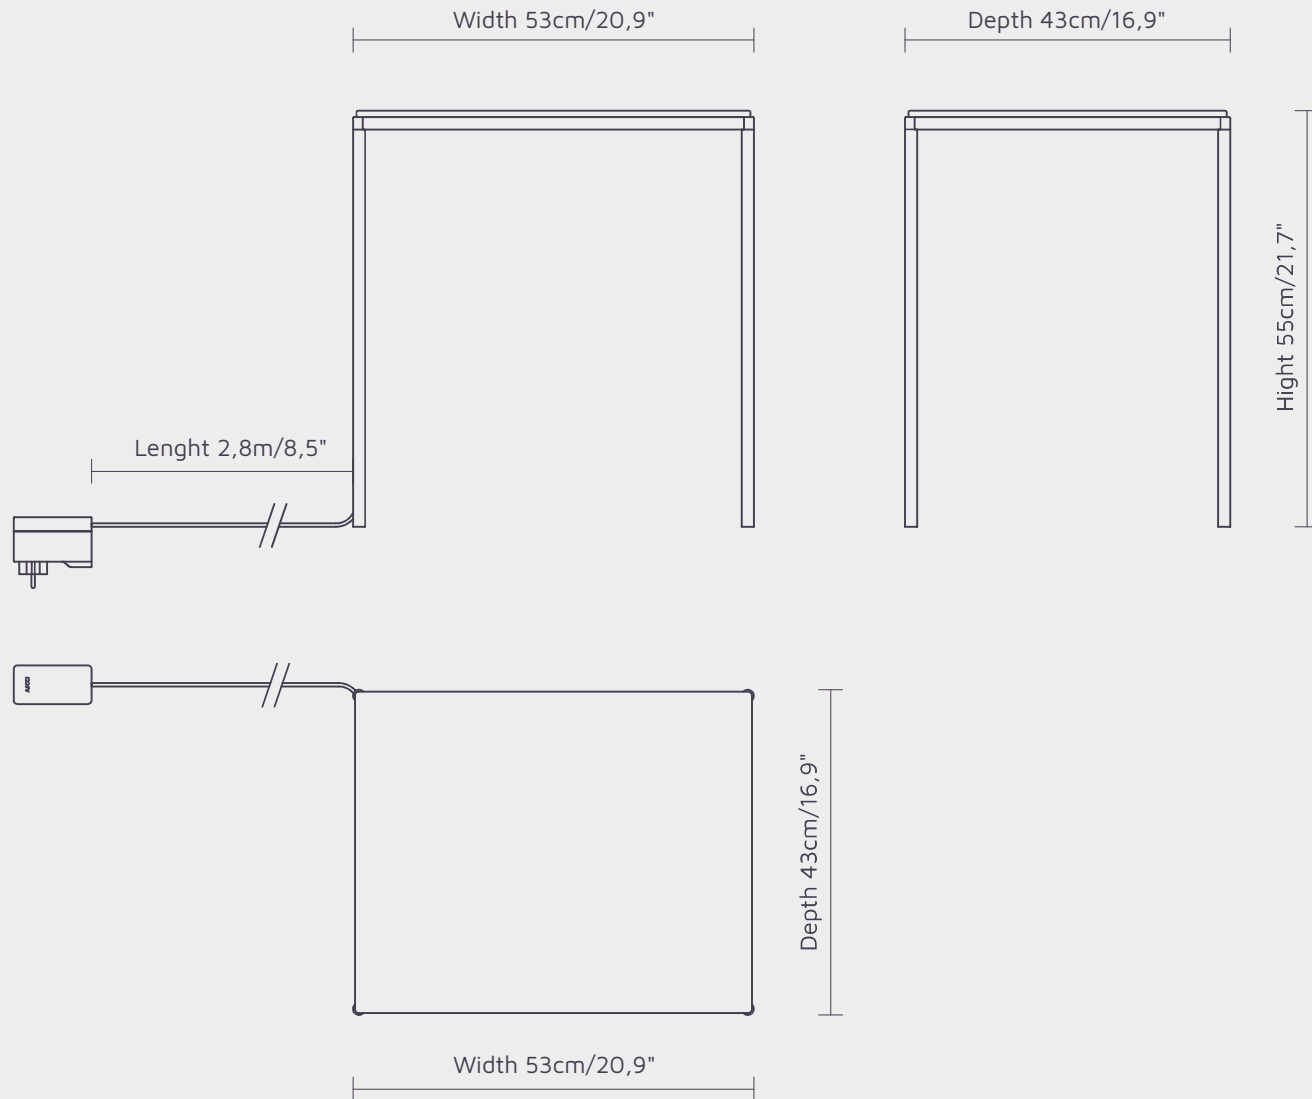

XS

W33xD43xH43cm
W13,0"xD16,9"xH16,9"

S

W43xD43xH49cm
W16,9"xD16,9"xH19,3"

M

W53xD43xH55cm
W20,9"xD16,9"xH21,7"

L

W63xD63xH31cm
W24,8"xD24,8"xH12,2"

XL

W83xD83xH37cm
W32,7"xD32,7"xH14,6"

Aicci T1 table top dimensions

AICCI

Aicci T1 XS table dimensions

Aicci T1 M table dimensions

Aicci T1 M table dimensions

Aicci T1 L table dimensions

Aicci T1 XL table dimensions