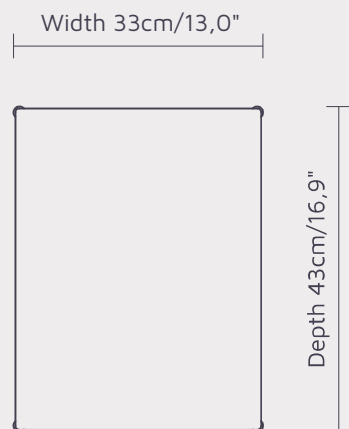

XS

W33xD43xH43cm
W13,0"xD16,9"xH16,9"

S

W43xD43xH49cm
W16,9"xD16,9"xH19,3"

M

W53xD43xH55cm
W20,9"xD16,9"xH21,7"

L

W63xD63xH31cm
W24,8"xD24,8"xH12,2"

XL

W83xD83xH37cm
W32,7"xD32,7"xH14,6"

Aicci T1 table top dimensions

AICCI

Aicci T1 XS table dimensions

Aicci T1 M table dimensions

Aicci T1 M table dimensions

Aicci T1 L table dimensions

Aicci T1 XL table dimensions