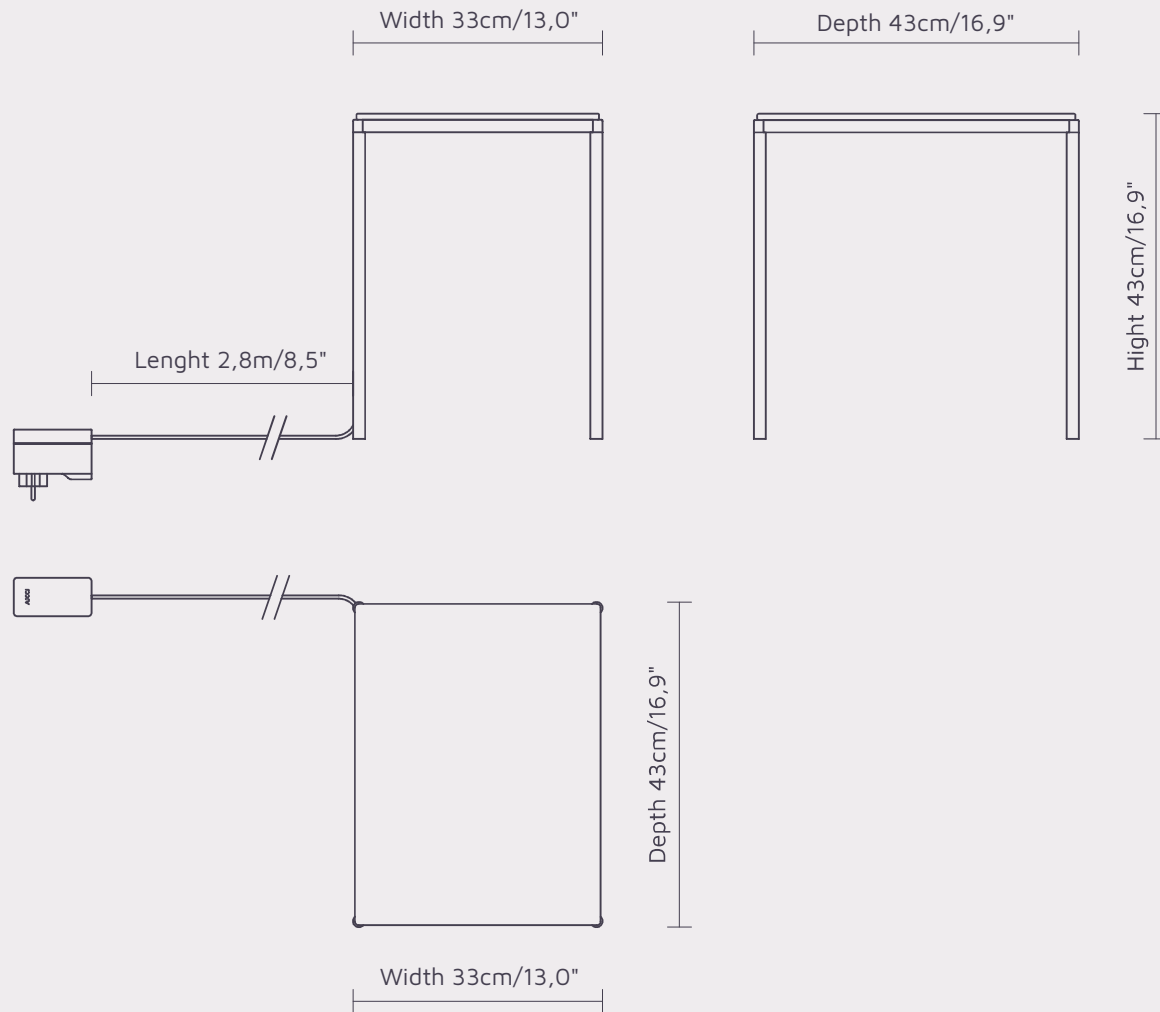

XS

W33xD43xH43cm
W13,0"xD16,9"xH16,9"

S

W43xD43xH49cm
W16,9"xD16,9"xH19,3"

M

W53xD43xH55cm
W20,9"xD16,9"xH21,7"

L

W63xD63xH31cm
W24,8"xD24,8"xH12,2"

XL

W83xD83xH37cm
W32,7"xD32,7"xH14,6"

Aicci T1 table top dimensions

AICCI

Aicci T1 XS table dimensions

Aicci T1 M table dimensions

Aicci T1 M table dimensions

Aicci T1 L table dimensions

Aicci T1 XL table dimensions