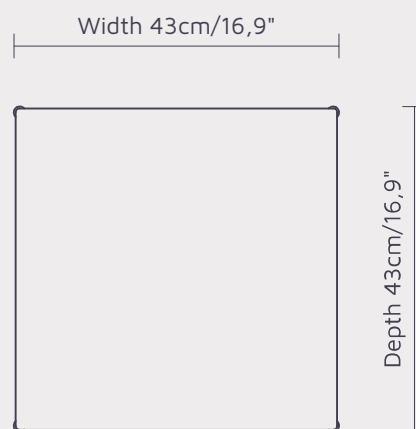

XS

W33xD43xH43cm
W13,0"xD16,9"xH16,9"

S

W43xD43xH49cm
W16,9"xD16,9"xH19,3"

M

W53xD43xH55cm
W20,9"xD16,9"xH21,7"

L

W63xD63xH31cm
W24,8"xD24,8"xH12,2"

XL

W83xD83xH37cm
W32,7"xD32,7"xH14,6"

Aicci T1 table top dimensions

AICCI

Aicci T1 XS table dimensions

Aicci T1 M table dimensions

Aicci T1 M table dimensions

Aicci T1 L table dimensions

Aicci T1 XL table dimensions