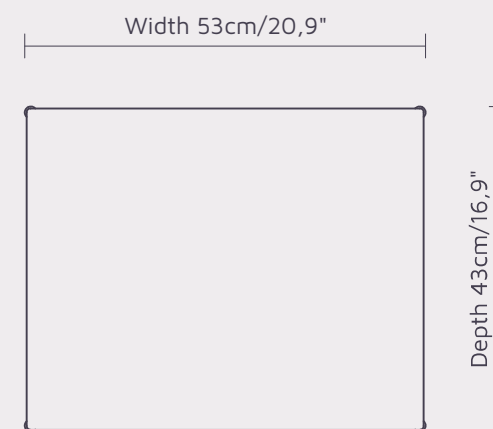

XS

W33xD43xH43cm
W13,0"xD16,9"xH16,9"

S

W43xD43xH49cm
W16,9"xD16,9"xH19,3"

M

W53xD43xH55cm
W20,9"xD16,9"xH21,7"

L

W63xD63xH31cm
W24,8"xD24,8"xH12,2"

XL

W83xD83xH37cm
W32,7"xD32,7"xH14,6"

Aicci T1 table top dimensions

AICCI

Aicci T1 XS table dimensions

Aicci T1 M table dimensions

Aicci T1 M table dimensions

Aicci T1 L table dimensions

Aicci T1 XL table dimensions