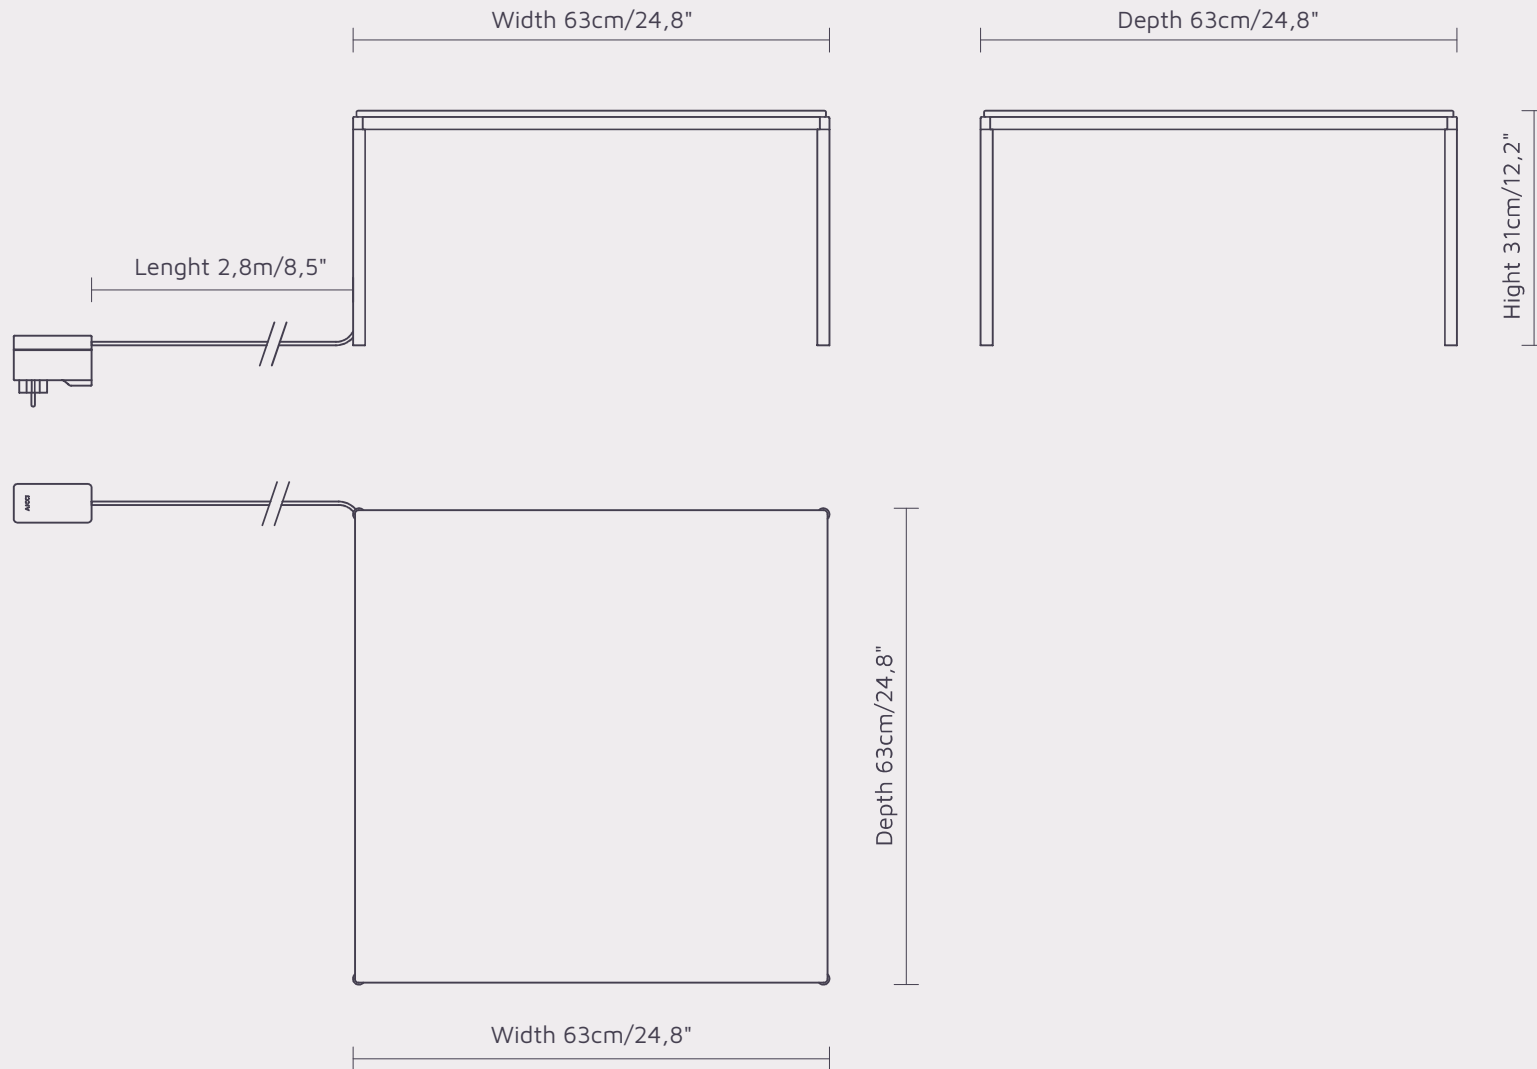

XS

W33xD43xH43cm
W13,0"xD16,9"xH16,9"

S

W43xD43xH49cm
W16,9"xD16,9"xH19,3"

M

W53xD43xH55cm
W20,9"xD16,9"xH21,7"

L

W63xD63xH31cm
W24,8"xD24,8"xH12,2"

XL

W83xD83xH37cm
W32,7"xD32,7"xH14,6"

Aicci T1 table top dimensions

AICCI

Aicci T1 XS table dimensions

Aicci T1 M table dimensions

Aicci T1 M table dimensions

Aicci T1 L table dimensions

Aicci T1 XL table dimensions