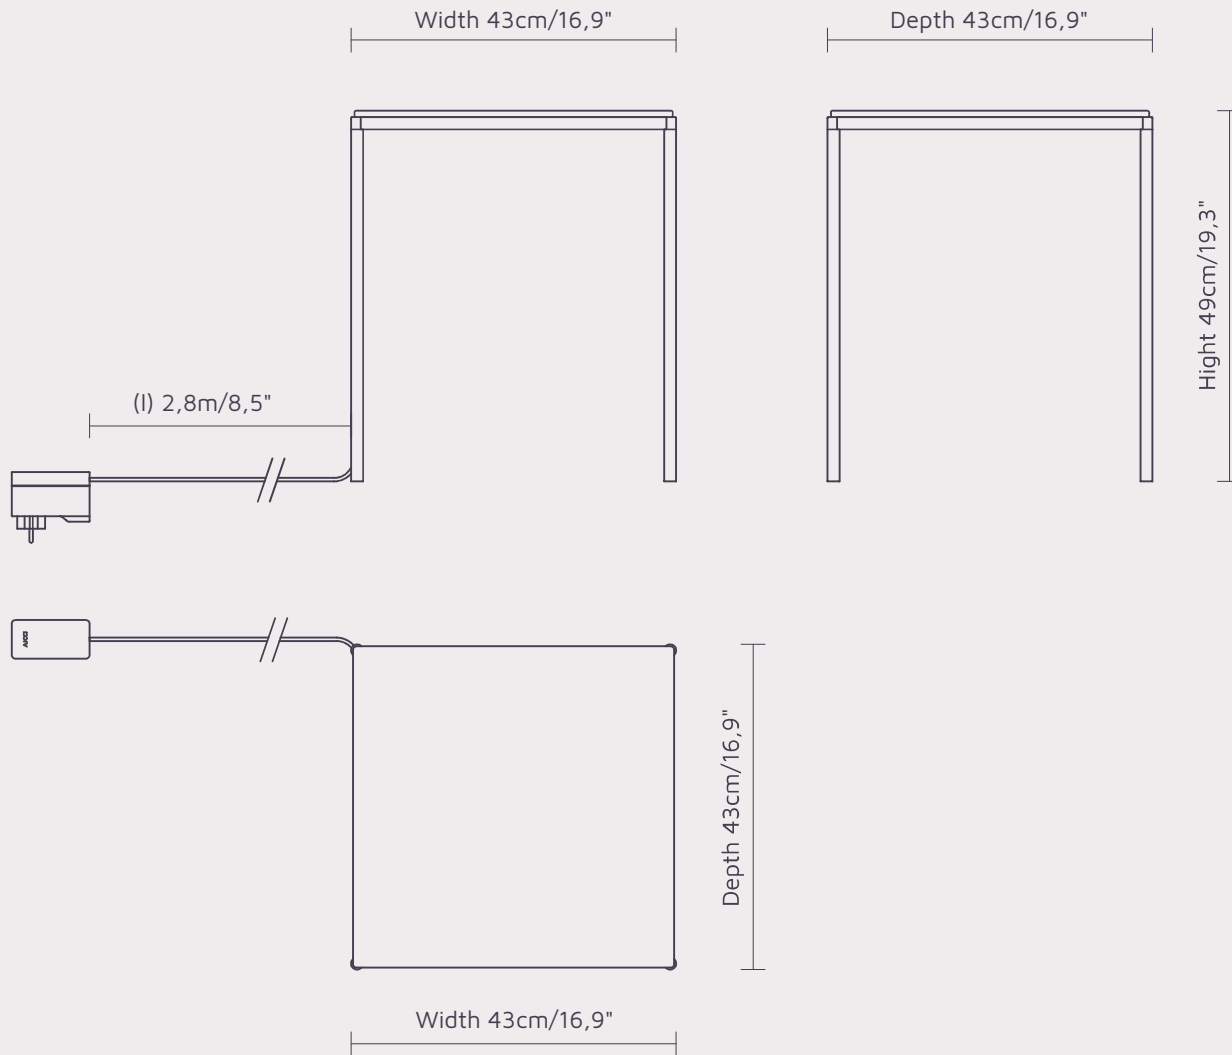

XS

W33xD43xH43cm
W13,0"xD16,9"xH16,9"

S

W43xD43xH49cm
W16,9"xD16,9"xH19,3"

M

W53xD43xH55cm
W20,9"xD16,9"xH21,7"

L

W63xD63xH31cm
W24,8"xD24,8"xH12,2"

XL

W83xD83xH37cm
W32,7"xD32,7"xH14,6"

Aicci T1 table top dimensions

AICCI

Aicci T1 XS table dimensions

Aicci T1 M table dimensions

Aicci T1 M table dimensions

Aicci T1 L table dimensions

Aicci T1 XL table dimensions