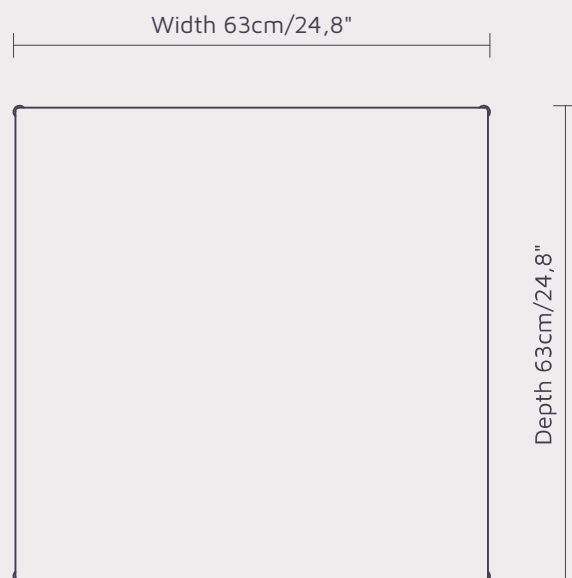

XS

W33xD43xH43cm
W13,0"xD16,9"xH16,9"

S

W43xD43xH49cm
W16,9"xD16,9"xH19,3"

M

W53xD43xH55cm
W20,9"xD16,9"xH21,7"

L

W63xD63xH31cm
W24,8"xD24,8"xH12,2"

XL

W83xD83xH37cm
W32,7"xD32,7"xH14,6"

Aicci T1 table top dimensions

AICCI

Aicci T1 XS table dimensions

Aicci T1 M table dimensions

Aicci T1 M table dimensions

Aicci T1 L table dimensions

Aicci T1 XL table dimensions