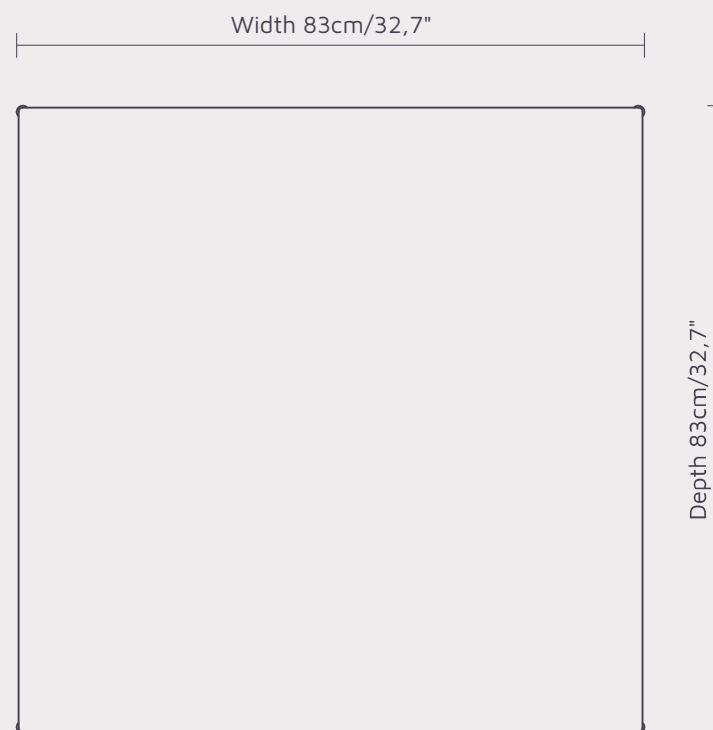

XS

W33xD43xH43cm
W13,0"xD16,9"xH16,9"

S

W43xD43xH49cm
W16,9"xD16,9"xH19,3"

M

W53xD43xH55cm
W20,9"xD16,9"xH21,7"

L

W63xD63xH31cm
W24,8"xD24,8"xH12,2"

XL

W83xD83xH37cm
W32,7"xD32,7"xH14,6"

Aicci T1 table top dimensions

AICCI

Aicci T1 XS table dimensions

Aicci T1 M table dimensions

Aicci T1 M table dimensions

Aicci T1 L table dimensions

Aicci T1 XL table dimensions